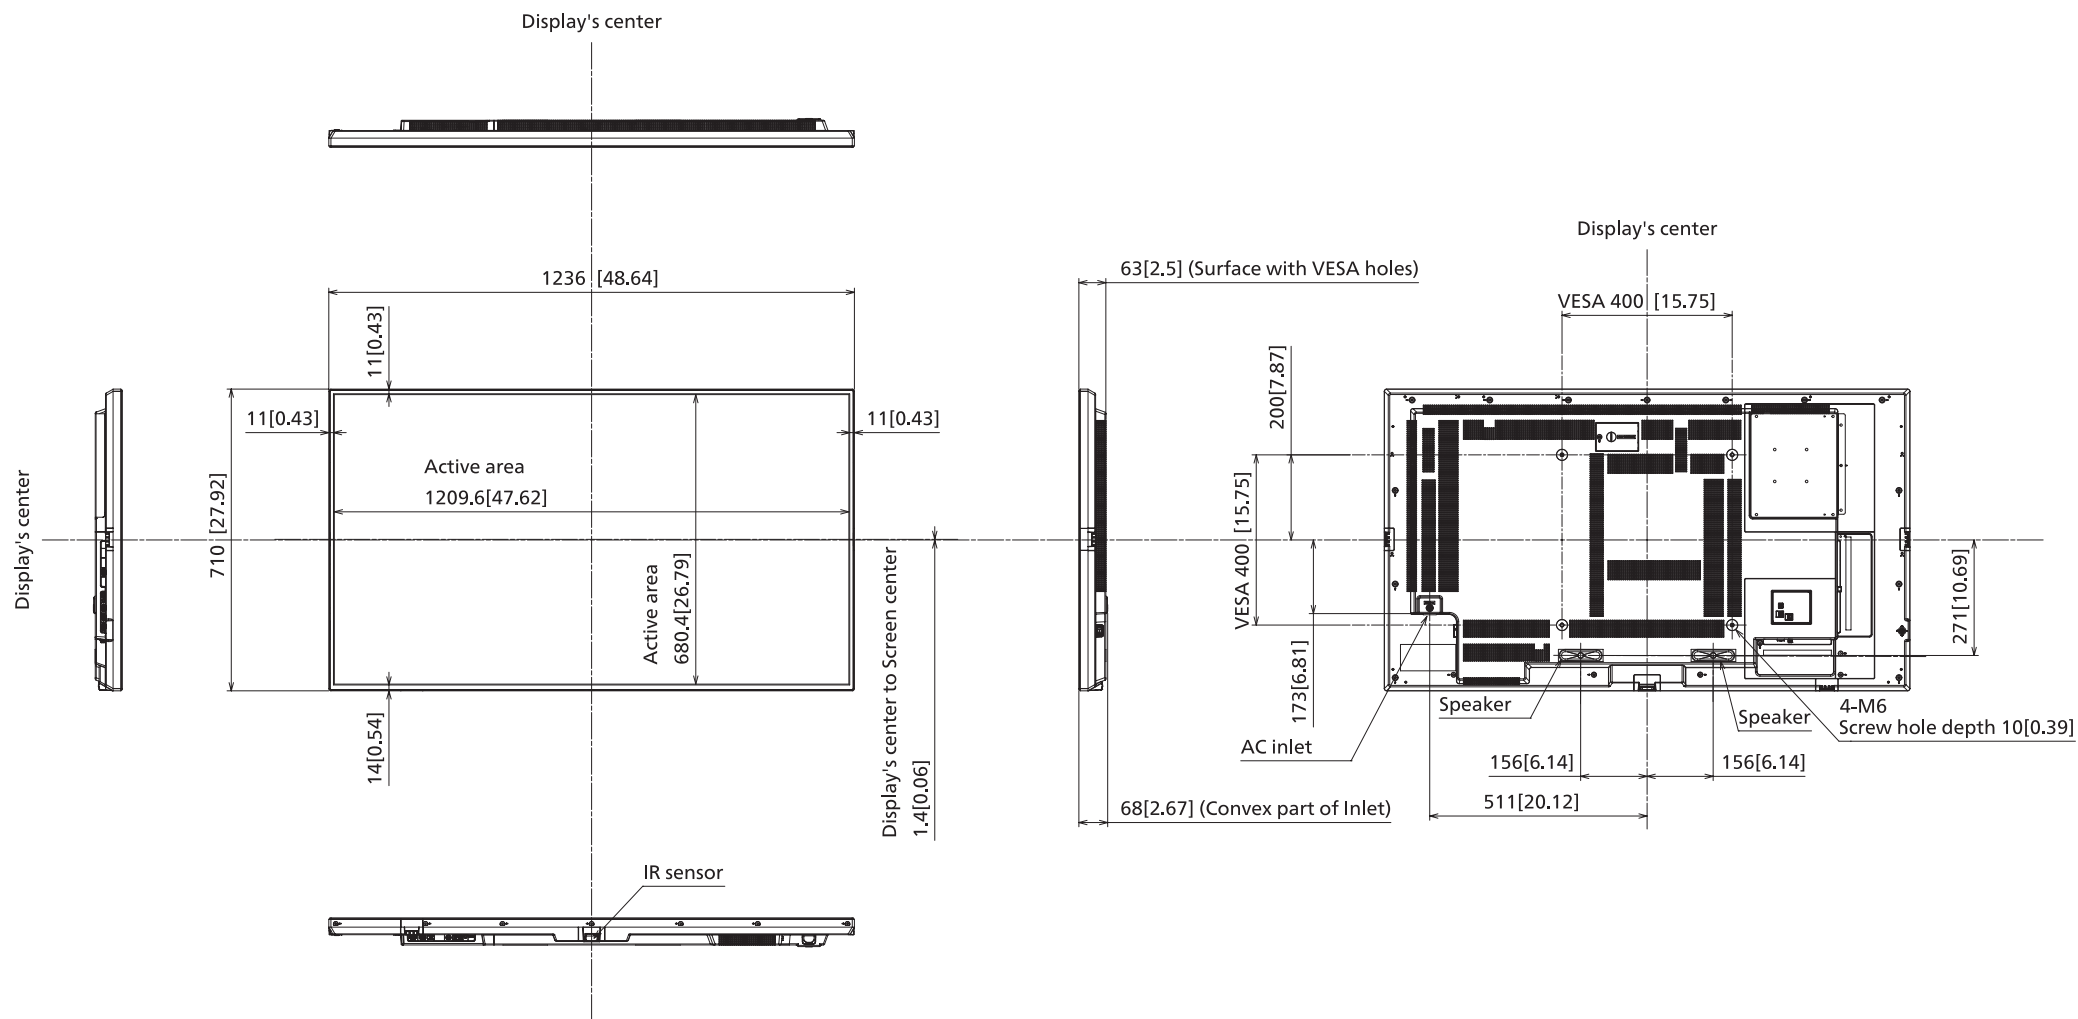

55-inch Class 4K UHD LCD Display TH-55CQE2

14-Feb-2023
Unit : mm [inches]

Design and specification subject to change without notice.